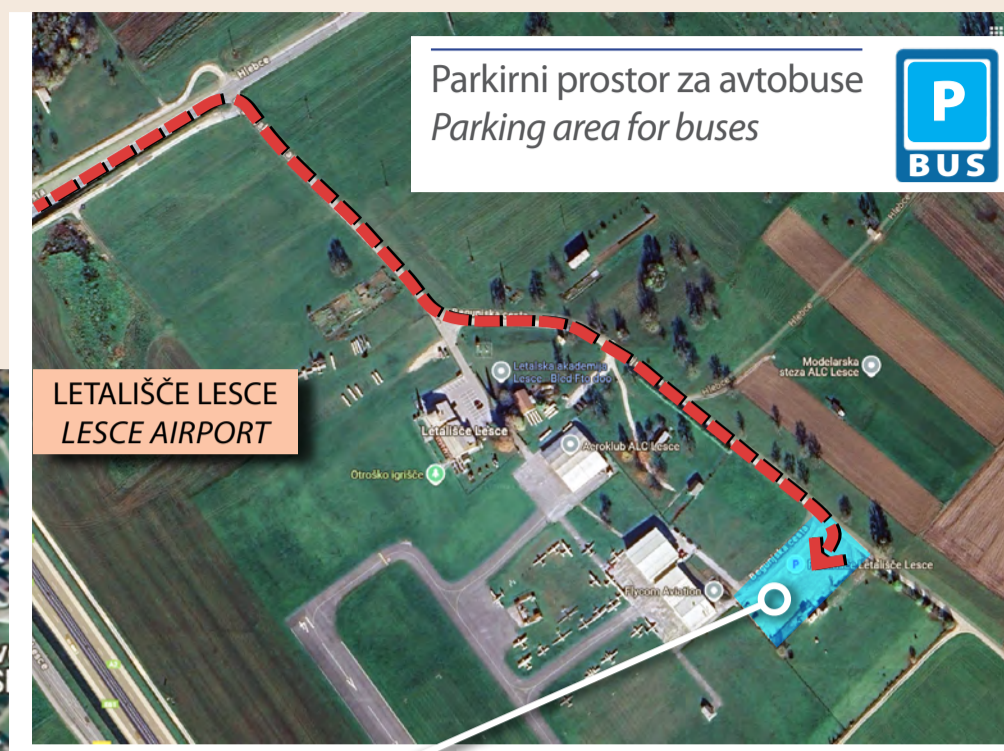

[povezava do Google zemljevida](#)

*Go to Google maps: follow this link to the BUS parking location.*

Avtobusna postaja Radovljica • Bus Station Radovljica

Izstop in vstop potnikov (max. 5 min.) • Bus drop-off and pick-up (max. 5 min.)