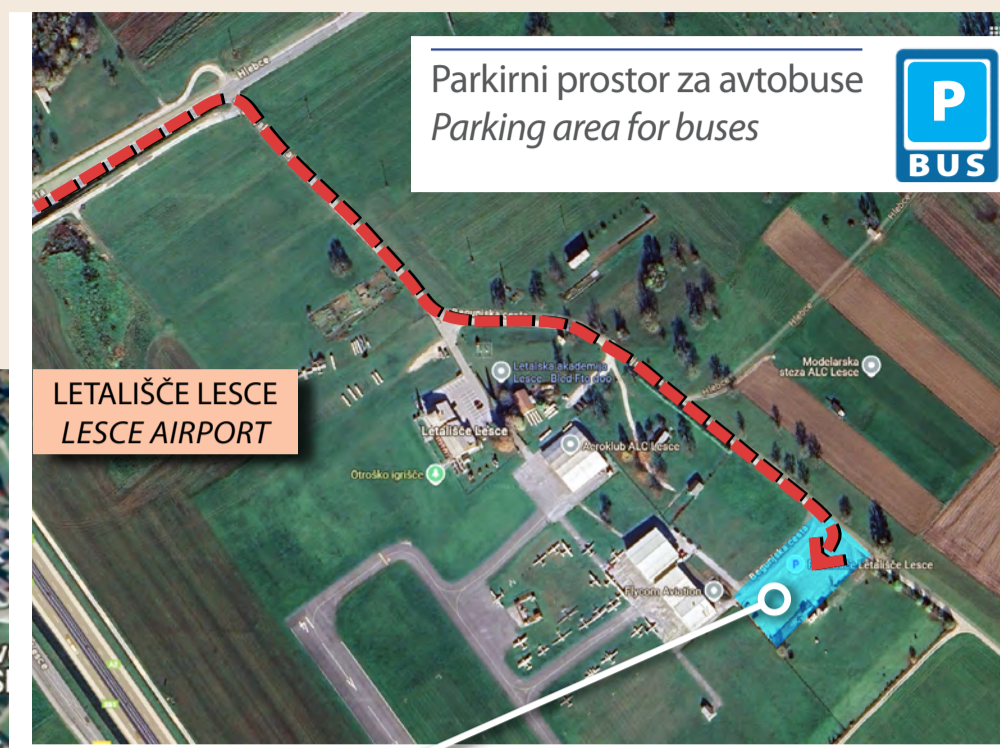

povezava do Google zemljevida

Go to Google maps: follow this link to the BUS parking location.

Avtobusna postaja Radovljica • Bus Station Radovljica

Izstop in vstop potnikov (max. 5 min.) • Bus drop-off and pick-up (max. 5 min.)